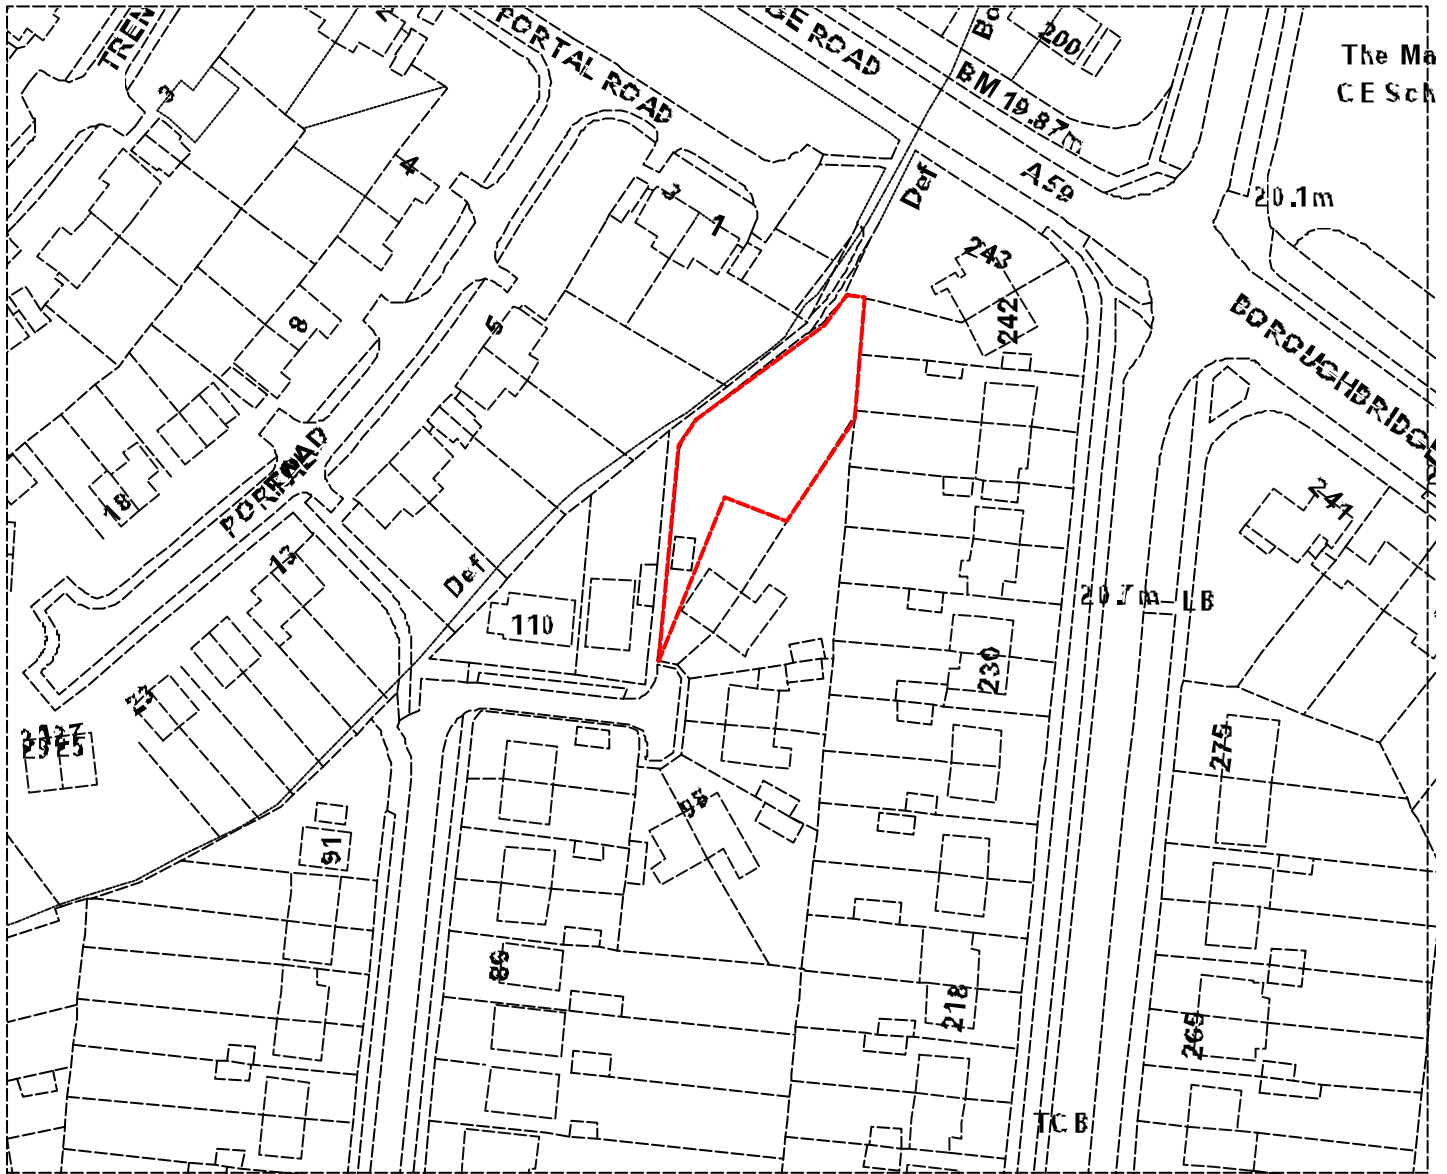

# 07/02291/OUT

## 106 Albion Avenue

Legend	

Reproduced from the Ordnance Survey map with the permission of the Controller of Her Majesty's Stationery Office © Crown Copyright 2000.

Unauthorised reproduction infringes Crown Copyright and may lead to prosecution or civil proceedings.